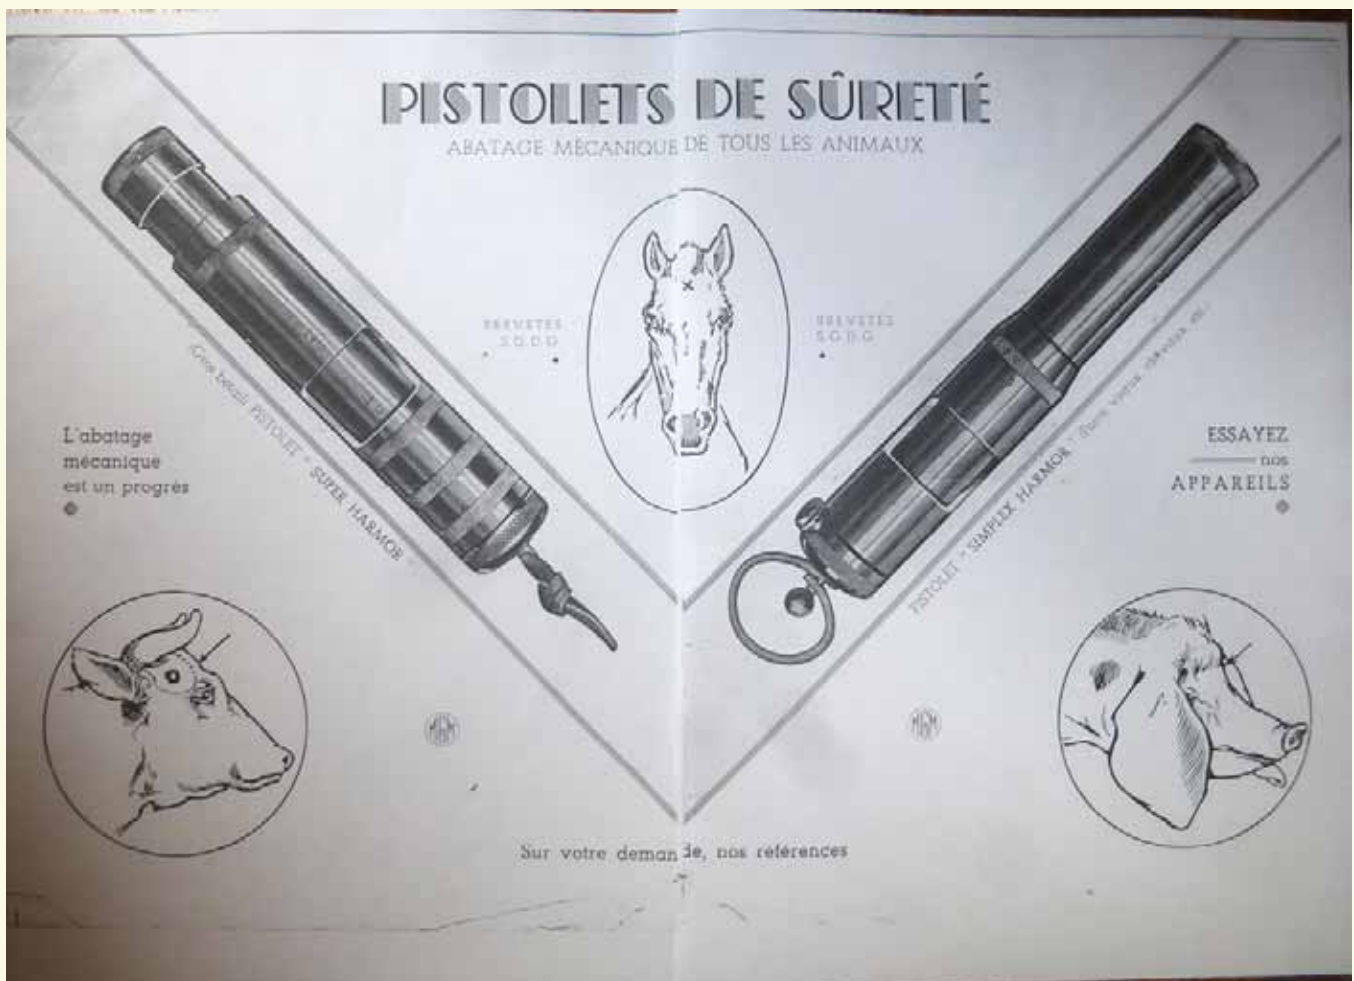

FRANCE

**SPECIAL ADDENDUM
CATTLE KILLERS.**

MANUFACTURE GENERALE DE MUNITIONS

CK-3

FRANCE

SPECIAL ADDENDUM CATTLE KILLERS.

CK-3 9 m/m CATTLE KILLER. "HARMOR". Can of 100, Blue label with black printing. Two-pieces, half-spilt tin can. "MGM" h/s on a nickel case