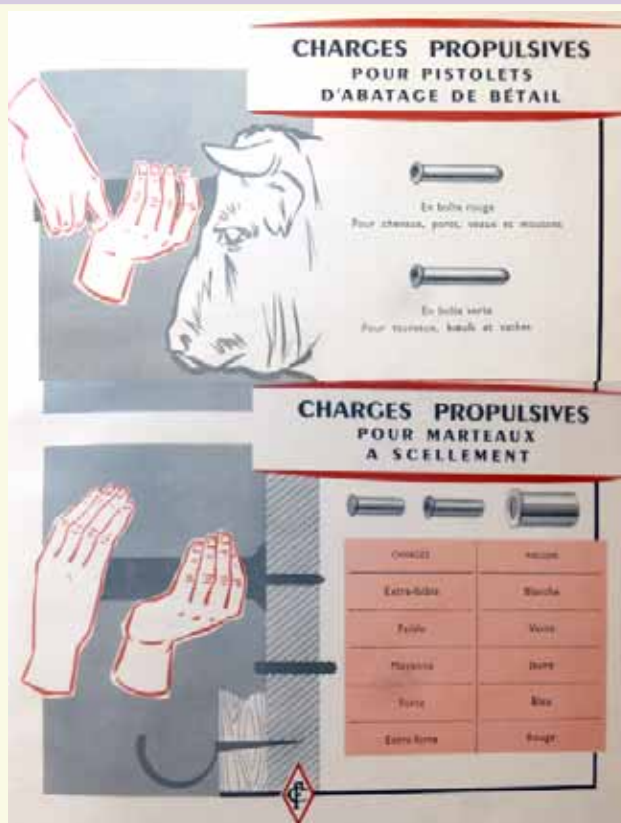

SPECIAL ADDENDUM CATTLE KILLERS.

*Page from 1953
Cartoucherie Francaise
catalog*

- CK-1 **.22 CATTLE KILLER.** "LE MATADOR FRANCAIS". Box of 100, Green label with black printing. Buff, two-piece, half-split box. Green side sealing label with no printing. "CF-10" h/s on a copper case. With white wad "Le Matador". Gun made by Sté TERMET in Lyon. Tl = 14 m/m. used for bulls, ox, cows Variations noted"
- (a) Light green label
(b) Dark green label